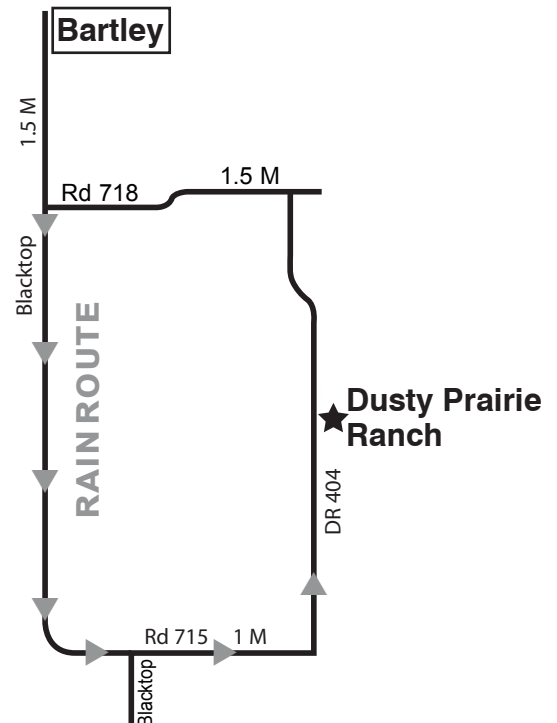

Dusty Prairie Ranch

“Production Bonanza”

April 3, 2021 — 1:30 p.m. Central Time

At the Ranch · Bartley, Nebraska 69020

100 HEAD SELLING

40 Yearling Amerifax Bulls

60 Commercial Amerifax Heifers

DOUG’S CELL PHONE . . . . . (308) 350-2500
DUSTY PRAIRIE RANCH . . . . . (308) 350-2500
BRETT’S CELL . . . . . (308) 293-7924
NATHAN’S CELL . . . . . (817) 600-9102
GAVIN’S CELL . . . . . (308) 340-7178

AUCTIONEER:

Jay Elfeldt . . . . . (308) 293-3049

SALE REPRESENTATIVE:

Jacob Hopwood, Valentine Livestock. . (308) 627-4828

SALE VETERINARIAN:

Dr. Nathan Hopkins. . . . . (308) 920-3047

ACCOMMODATIONS:

Chief Motel (Best Western). . . . . (308) 345-3700

Holiday Inn Express . . . . . (308) 345-4505

Days Inn. . . . . (308) 345-7115

AIR TRANSPORTATION:

McCook Municipal Airport

(Boutique Air) 855-268-8478

FEED AND DELIVERY ARRANGEMENTS

1. Bulls: ✓ Free Board on bulls until April 10th.
   $2/day after April 10th.
   ✓ Discount of $25 on bulls picked up SALE DAY!
   ✓ Free Delivery on bull purchases over $3000 within
   250 miles. Over 250 miles cost is $50-$200.

1. Heifers: ✓ Heifer Feed cost is $1.50 per day,
   after 5th.
   ✓ NO free delivery on Heifers.
   ✓ Delivery available depending on
   total miles (Range $25-$100)

Ranch Location Map

**THIS YEAR’S AUCTION,
EVERY BULL WILL HAVE
ITS OWN BASE PRICE!!**